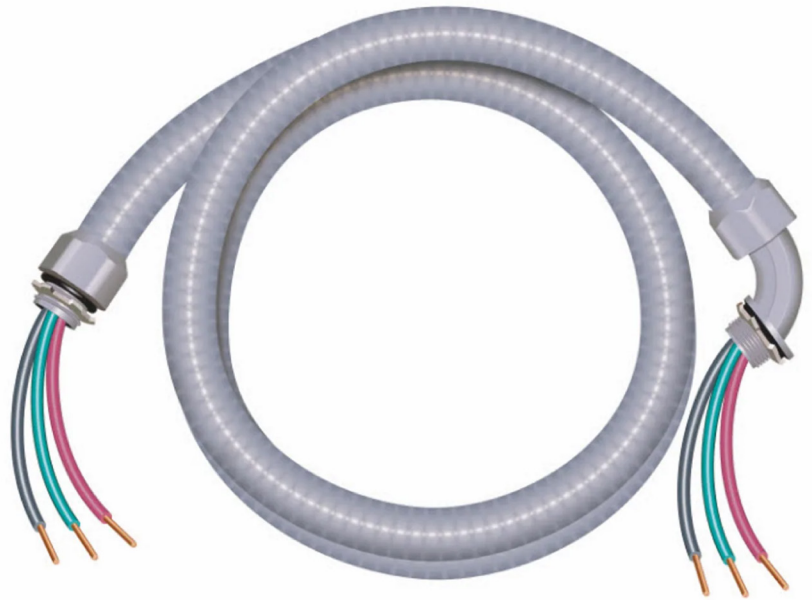

*“Because you’re not just a pro,
you’re an expert.”*

- Pre-order now! - Avl. mid-May!
- UL rated, flexible conduit
- 4ft and 6ft conduit lengths
- 1/2" and 3/4" metallic and-non-metallic fittings

Metallic fittings

Non-metallic fittings

FEATURES

- **Material:** Metallic fittings for metallic version. Non-metallic fittings for non-metallic version.
- **Conduit:** 4ft and 6ft lengths.
- **Fittings:** Metallic and non-metallic.
- **Packaging:** Individually bagged for display and carry.
- **Value:** Install friendly 1.5ft of additional wire per strand.
- **Rating:** UL listed. Flexible, non-metallic conduit and fittings.